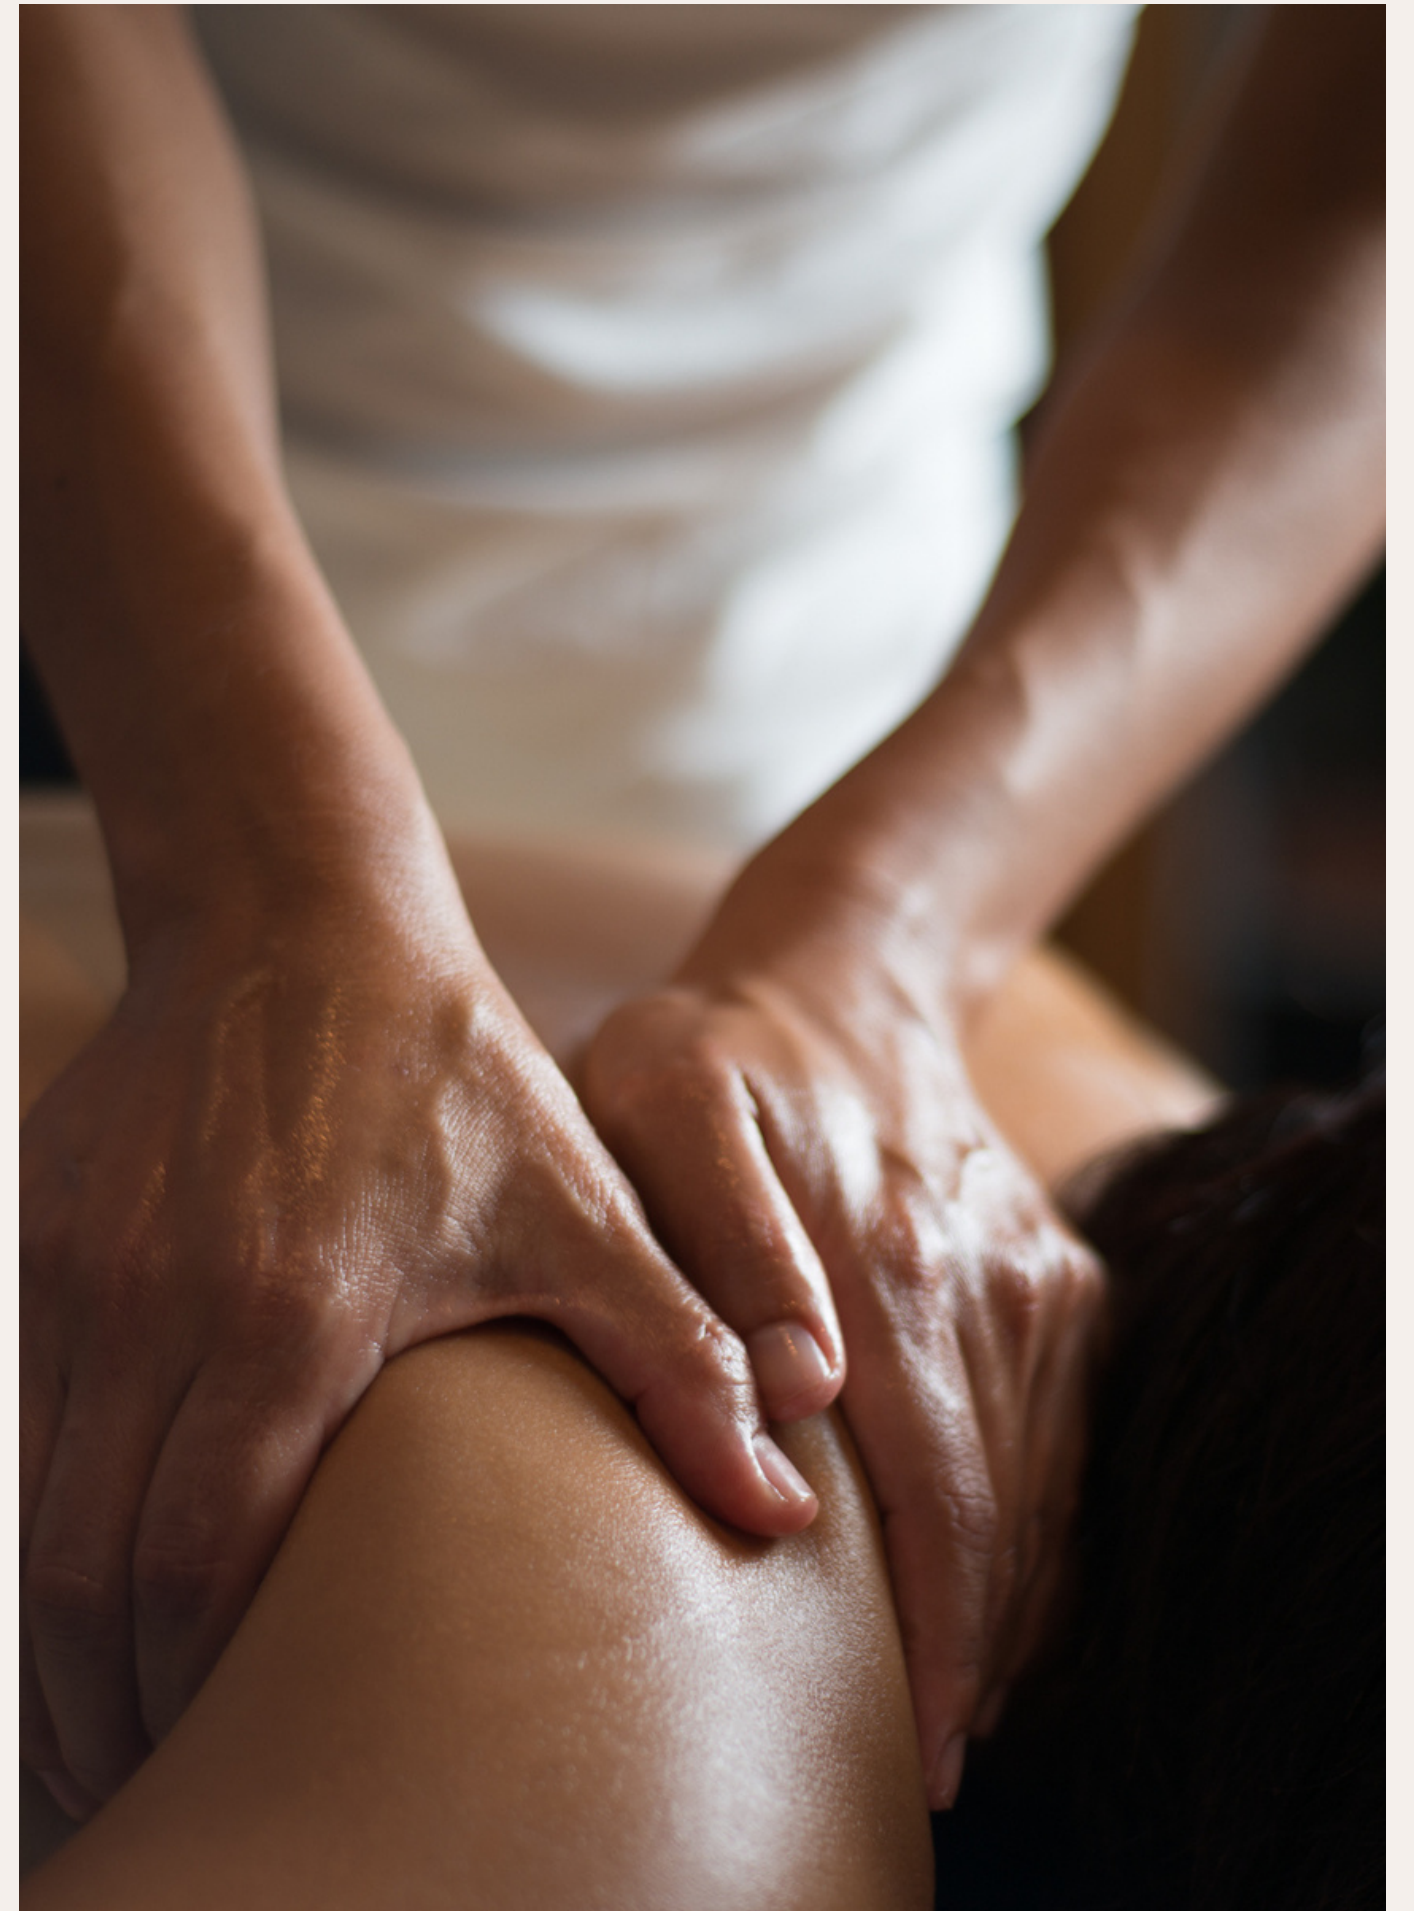

Massages Signature Signature Massages